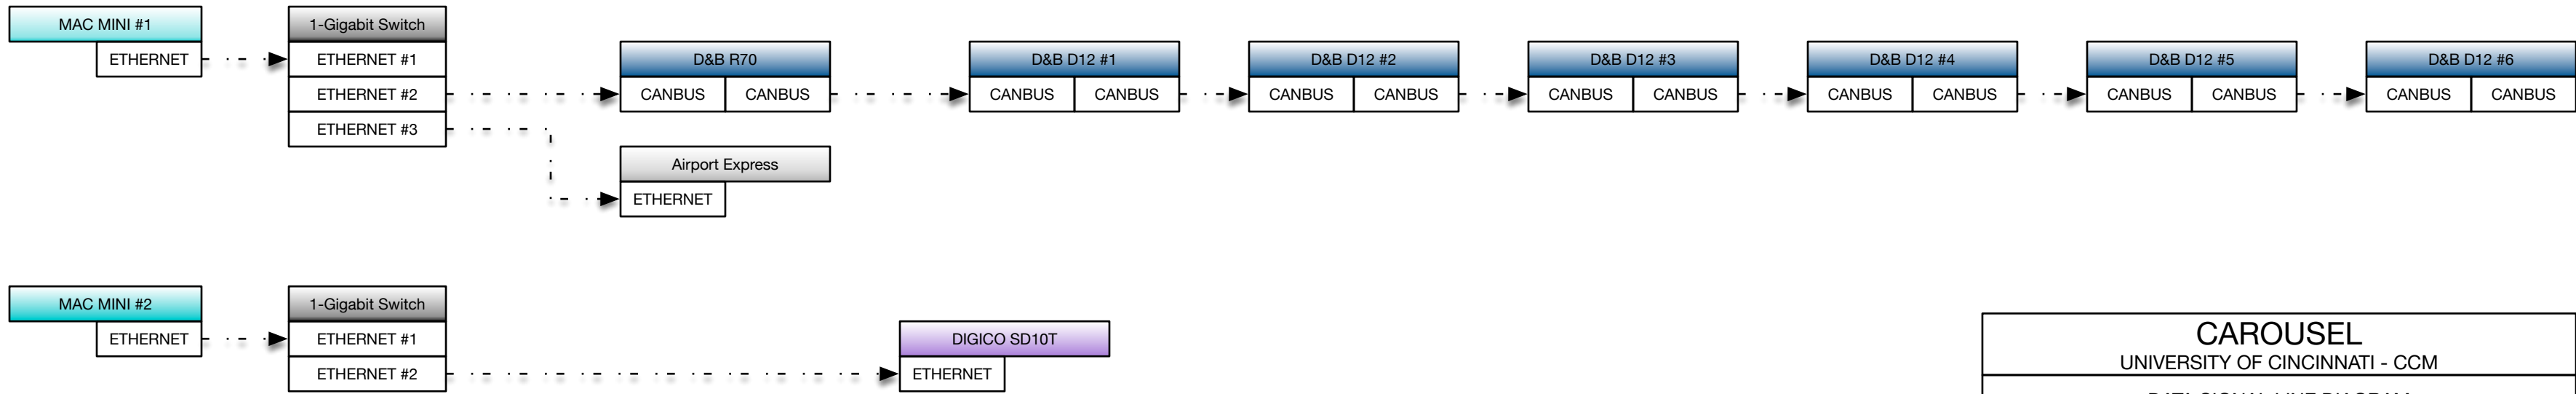

<b>CAROUSEL</b>	
UNIVERSITY OF CINCINNATI - CCM	
INPUT SIGNAL LINE DIAGRAM	
DIRECTOR: DIANE LALA	MD: ROGER GRODSKY
SD: KEVIN SEMANCIK	ASD: BLAKE EDMONDSON
DRAWN BY: KP SEMANCIK	DATE: 10/20/2015

CAROUSEL UNIVERSITY OF CINCINNATI - CCM	
INPUT SIGNAL LINE DIAGRAM	
DIRECTOR: DIANE LALA	MD: ROGER GRODSKY
SD: KEVIN SEMANCIK	ASD: BLAKE EDMONDSON
DRAWN BY: KP SEMANCIK	DATE: 10/20/2015

<b>CAROUSEL</b>	
UNIVERSITY OF CINCINNATI - CCM	
VIDEO SIGNAL LINE DIAGRAM	
DIRECTOR: DIANE LALA	MD: ROGER GRODSKY
SD: KEVIN SEMANCIK	ASD: BLAKE EDMONDSON
DRAWN BY: KP SEMANCIK	DATE: 10/20/2015

<b>CAROUSEL</b>	
UNIVERSITY OF CINCINNATI - CCM	
DATA SIGNAL LINE DIAGRAM	
DIRECTOR: DIANE LALA	MD: ROGER GRODSKY
SD: KEVIN SEMANCIK	ASD: BLAKE EDMONDSON
DRAWN BY: KP SEMANCIK	DATE: 10/20/2015