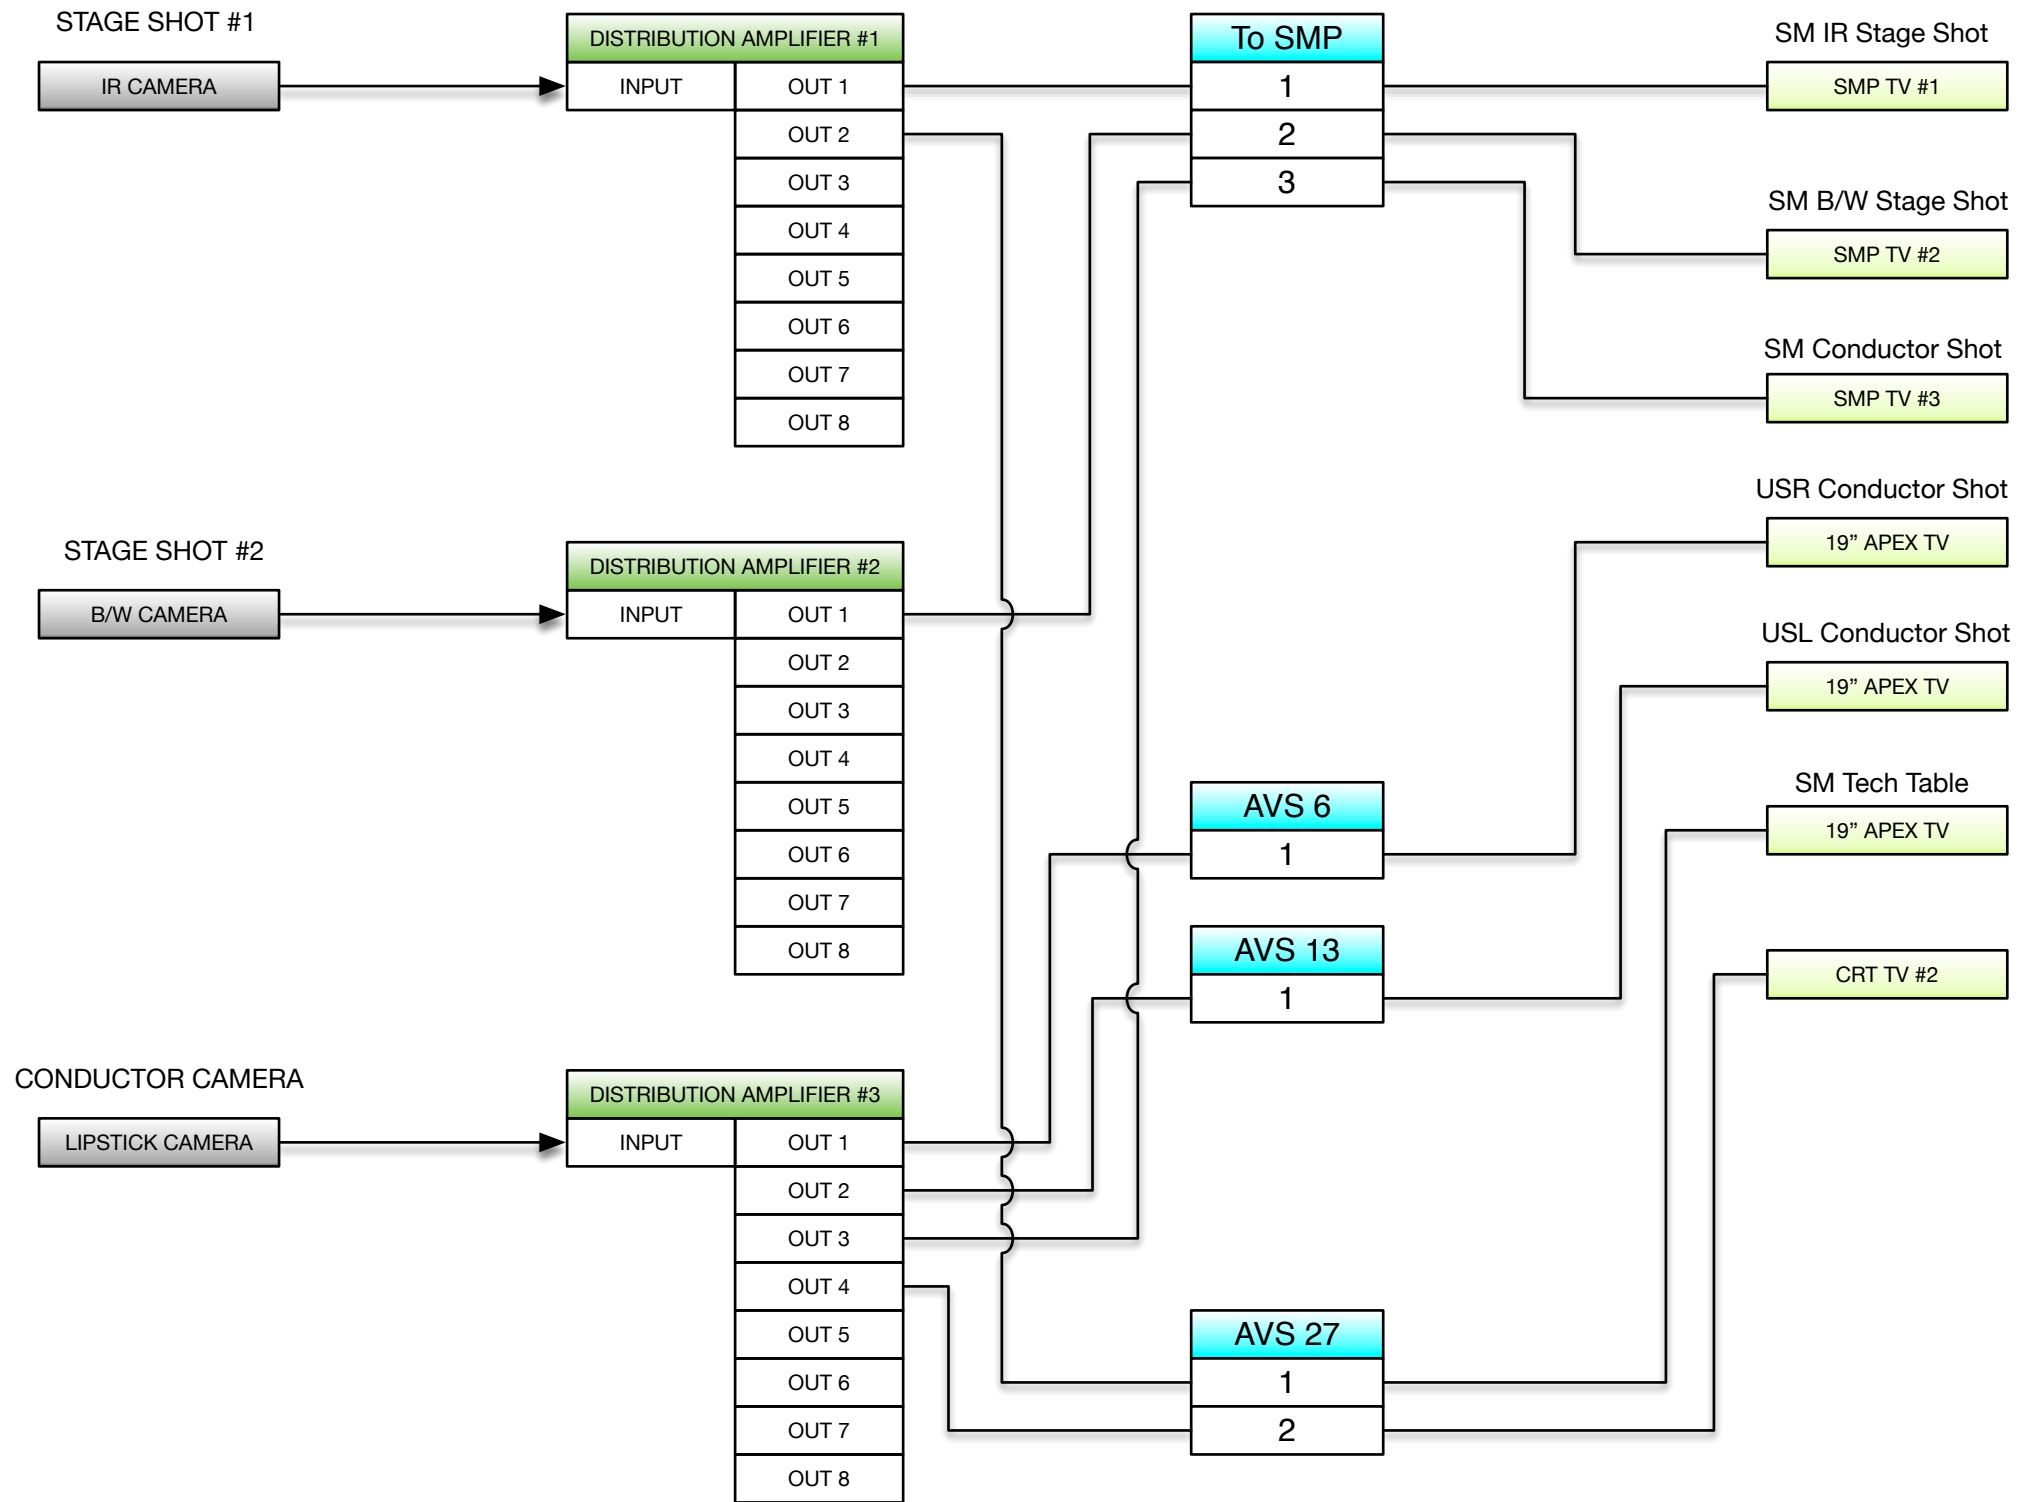

<b>CAROUSEL</b>	
UNIVERSITY OF CINCINNATI - CCM	
INPUT SIGNAL LINE DIAGRAM	
DIRECTOR: DIANE LALA	MD: ROGER GRODSKY
SD: KEVIN SEMANCIK	ASD: BLAKE EDMONDSON
DRAWN BY: KP SEMANCIK	DATE: 10/20/2015

CAROUSEL UNIVERSITY OF CINCINNATI - CCM	
INPUT SIGNAL LINE DIAGRAM	
DIRECTOR: DIANE LALA	MD: ROGER GRODSKY
SD: KEVIN SEMANCIK	ASD: BLAKE EDMONDSON
DRAWN BY: KP SEMANCIK	DATE: 10/20/2015

<b>CAROUSEL</b>	
UNIVERSITY OF CINCINNATI - CCM	
VIDEO SIGNAL LINE DIAGRAM	
DIRECTOR: DIANE LALA	MD: ROGER GRODSKY
SD: KEVIN SEMANCIK	ASD: BLAKE EDMONDSON
DRAWN BY: KP SEMANCIK	DATE: 10/20/2015

<b>CAROUSEL</b>	
UNIVERSITY OF CINCINNATI - CCM	
DATA SIGNAL LINE DIAGRAM	
DIRECTOR: DIANE LALA	MD: ROGER GRODSKY
SD: KEVIN SEMANCIK	ASD: BLAKE EDMONDSON
DRAWN BY: KP SEMANCIK	DATE: 10/20/2015