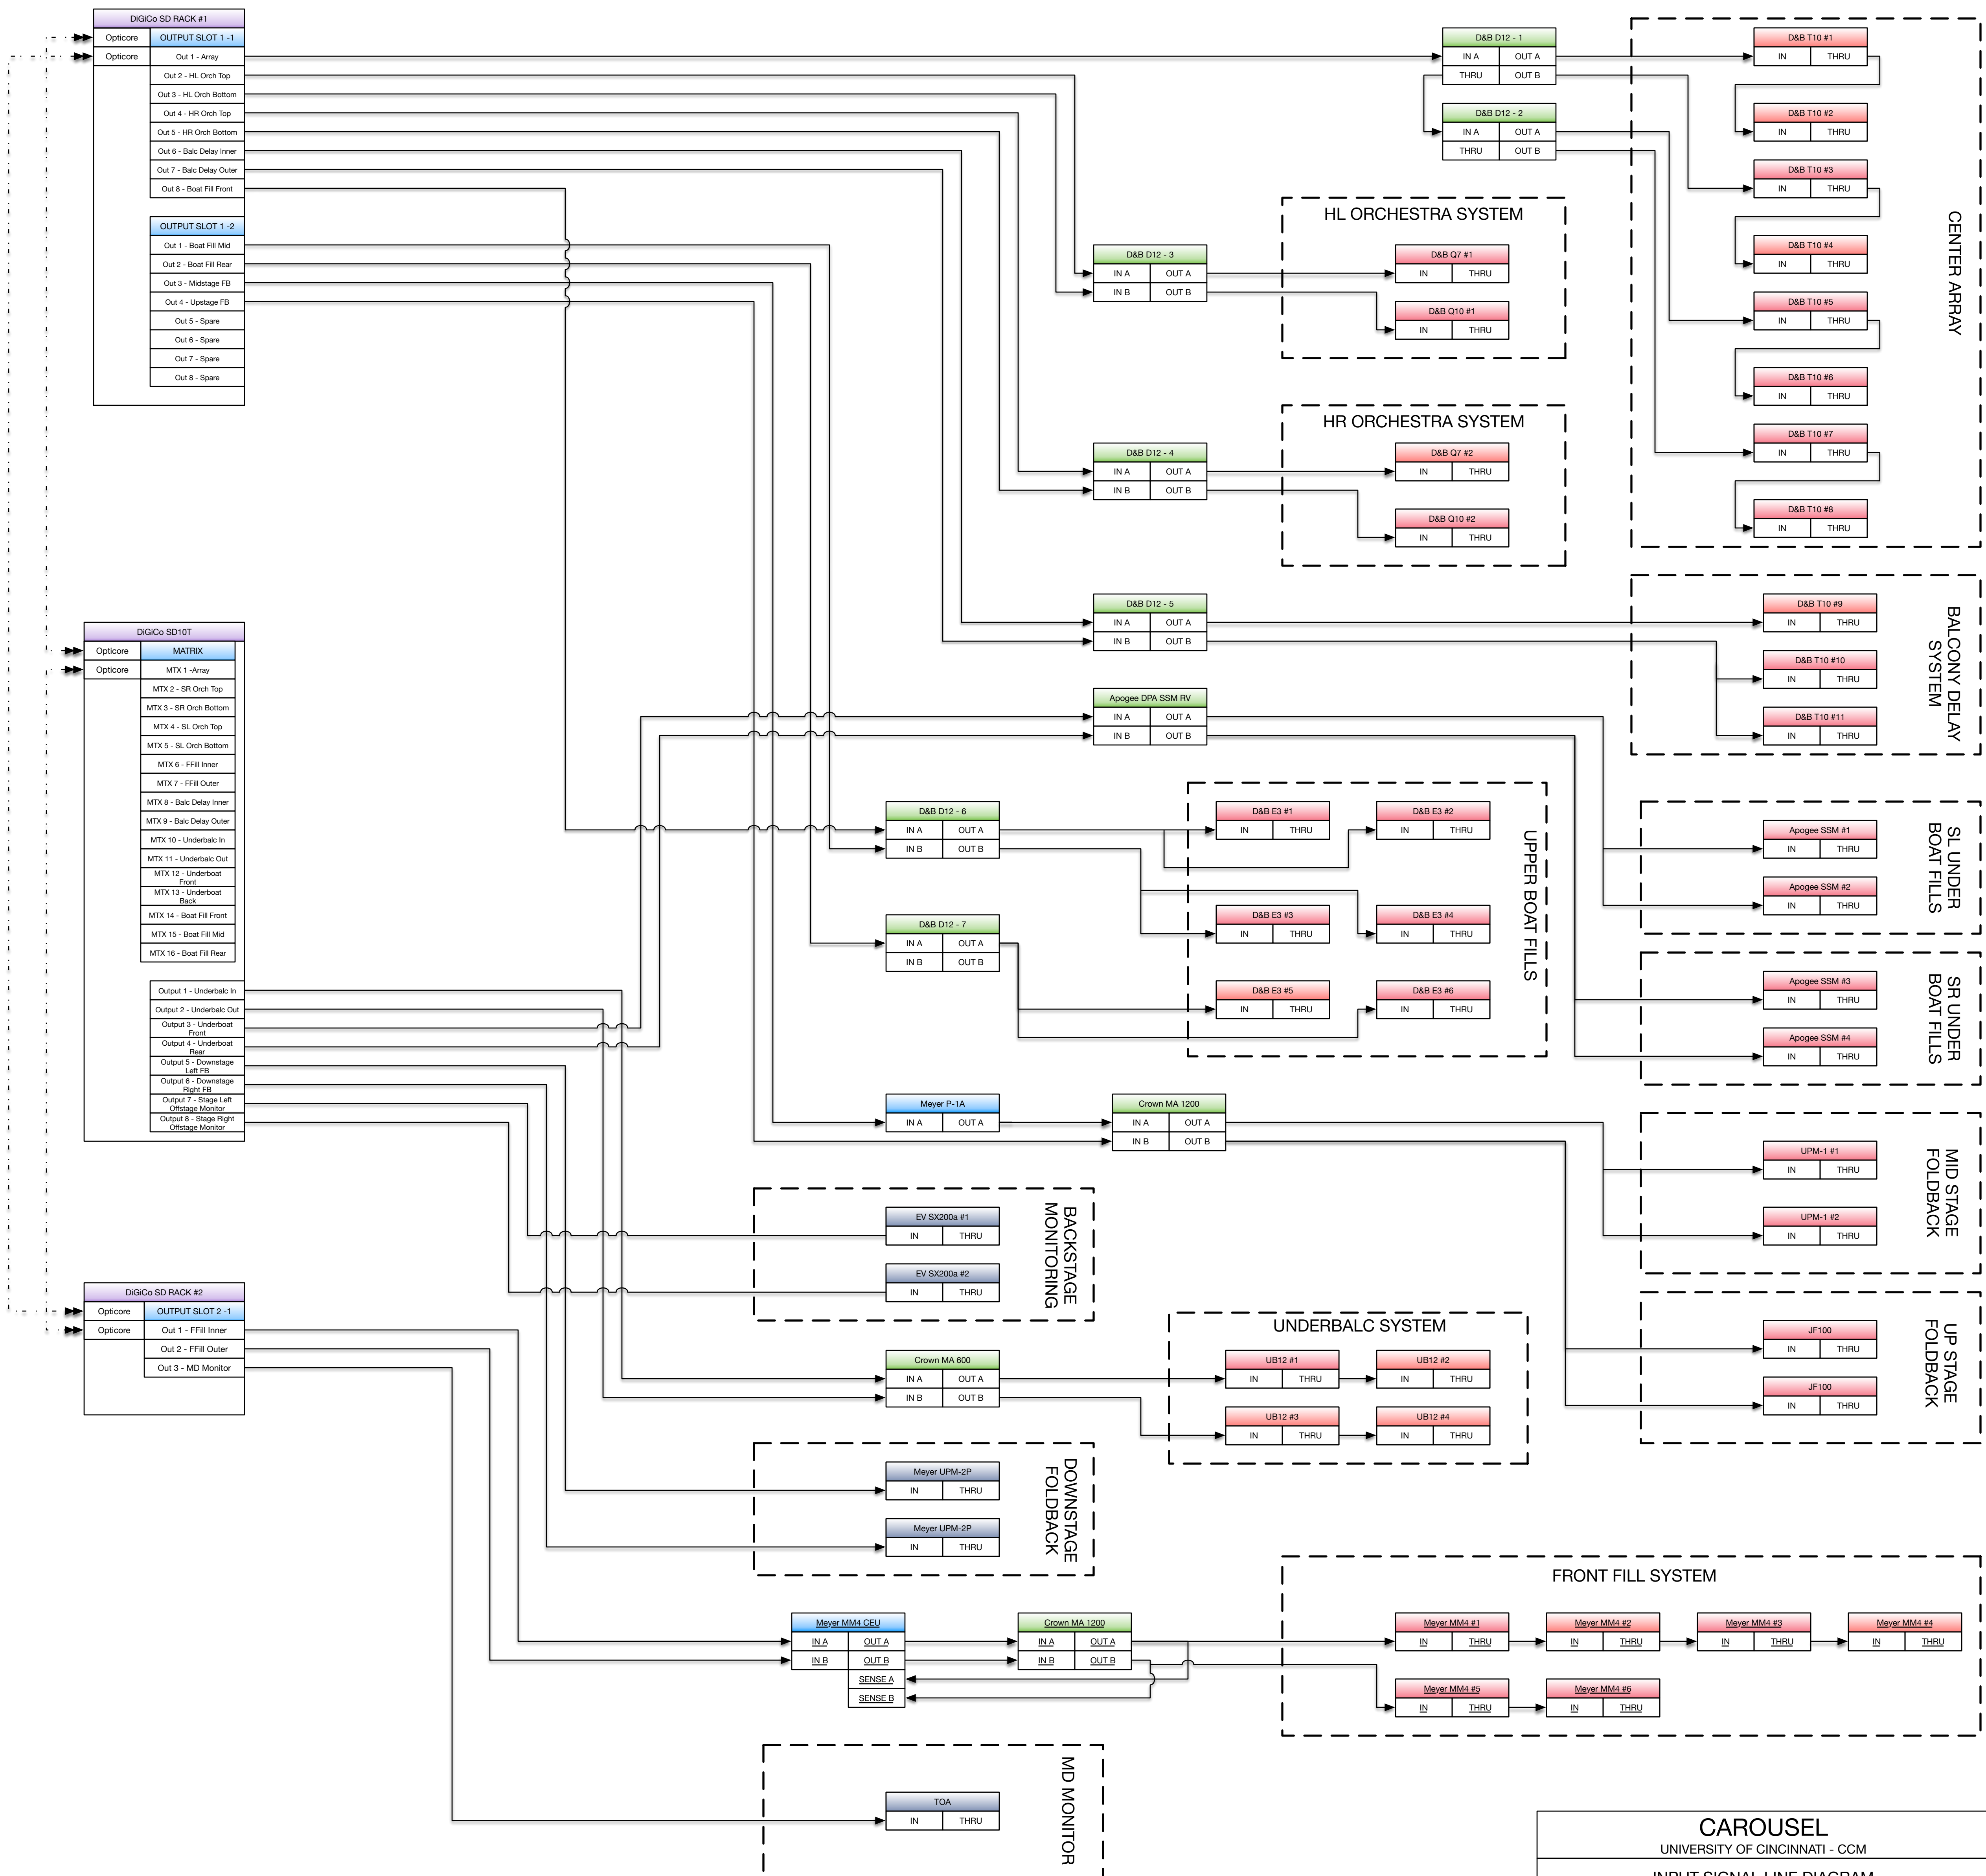

<b>CAROUSEL</b>	
UNIVERSITY OF CINCINNATI - CCM	
INPUT SIGNAL LINE DIAGRAM	
DIRECTOR: DIANE LALA	MD: ROGER GRODSKY
SD: KEVIN SEMANCIK	ASD: BLAKE EDMONDSON
DRAWN BY: KP SEMANCIK	DATE: 10/20/2015

CAROUSEL UNIVERSITY OF CINCINNATI - CCM	
INPUT SIGNAL LINE DIAGRAM	
DIRECTOR: DIANE LALA	MD: ROGER GRODSKY
SD: KEVIN SEMANCIK	ASD: BLAKE EDMONDSON
DRAWN BY: KP SEMANCIK	DATE: 10/20/2015

<b>CAROUSEL</b>	
UNIVERSITY OF CINCINNATI - CCM	
VIDEO SIGNAL LINE DIAGRAM	
DIRECTOR: DIANE LALA	MD: ROGER GRODSKY
SD: KEVIN SEMANCIK	ASD: BLAKE EDMONDSON
DRAWN BY: KP SEMANCIK	DATE: 10/20/2015

<b>CAROUSEL</b>	
UNIVERSITY OF CINCINNATI - CCM	
DATA SIGNAL LINE DIAGRAM	
DIRECTOR: DIANE LALA	MD: ROGER GRODSKY
SD: KEVIN SEMANCIK	ASD: BLAKE EDMONDSON
DRAWN BY: KP SEMANCIK	DATE: 10/20/2015